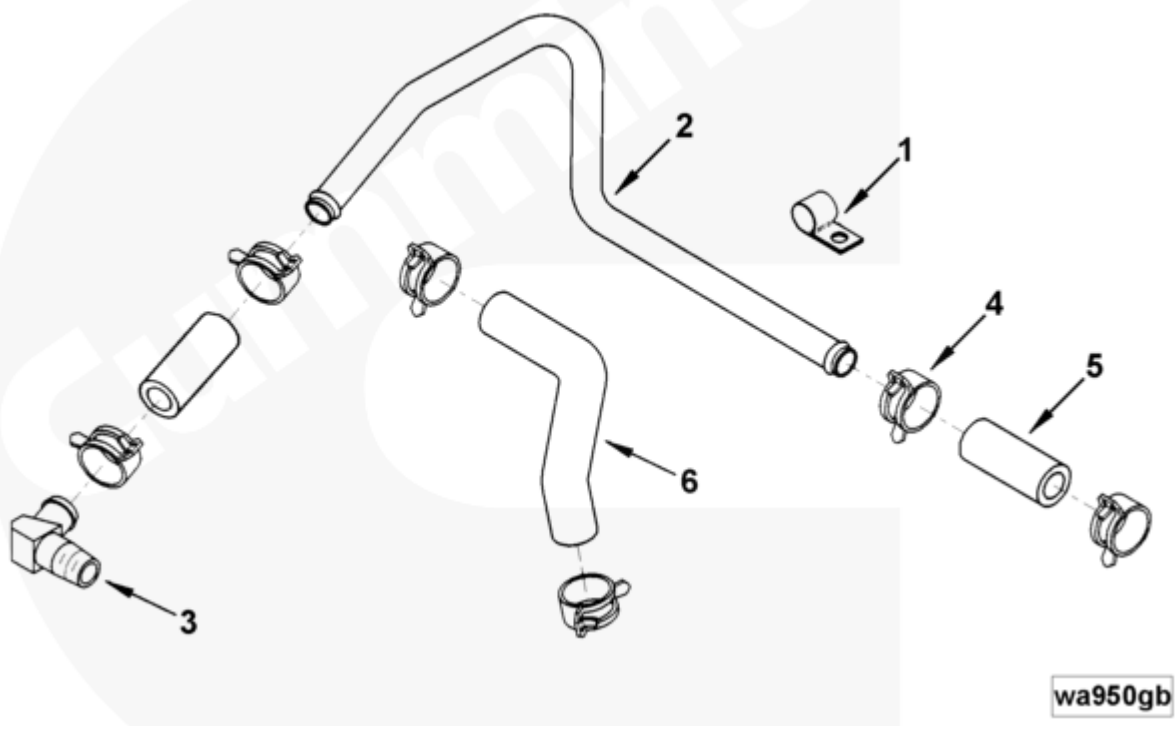

©Cummins Inc

SMALL | MEDIUM | LARGE

Cart	Ref No	Part Number	Part Description	Required	Remarks
View My Cart					
		WA9731	Aftercooler Plumbing		Exhaust Manifold Type: Wet...(More)

					Restricted Alternator
					Mounting: TBD
					Exhaust Connection: TBD
					Works Only with Rear
					Expansion Tank: N/A
<input type="checkbox"/>	1	202888	Clip	1	
<input type="checkbox"/>	2	3897799	Aftercooler Tube	1	
<input type="checkbox"/>	3	3282322	Elbow Hose Coupling	1	
<input type="checkbox"/>	4	3918163	Hose Clamp	6	
<input type="checkbox"/>	5	3918611	Plain Hose	2	
<input type="checkbox"/>	6	3928492	Elbow Hose	1	